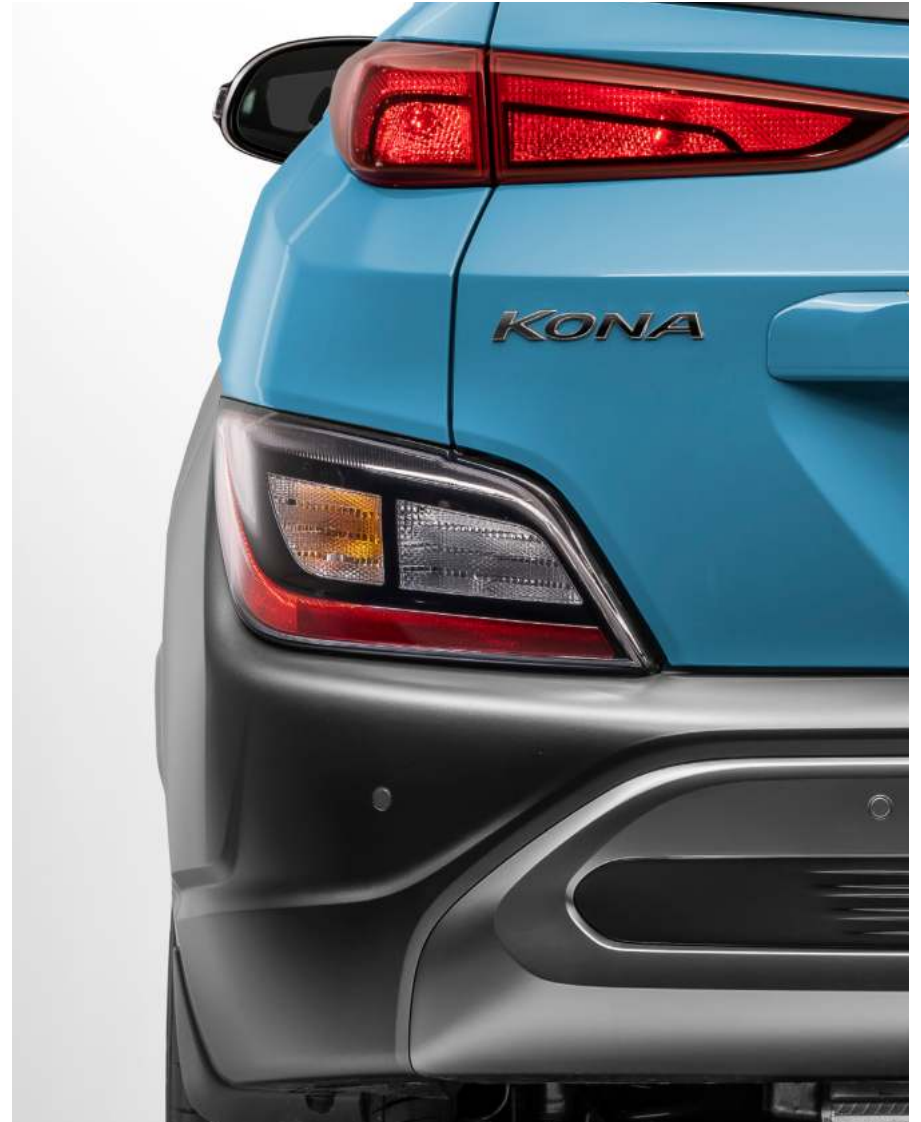

From day to night.

The all-new Kona's cutting-edge lighting technology elevates each turn to a whole new level with its daytime running lights. Being this bright just feels right.